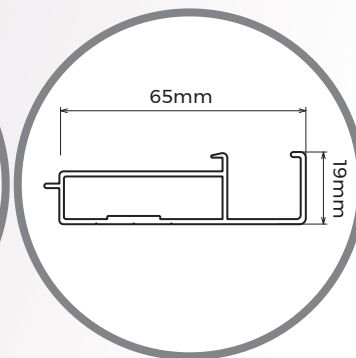

DZ Series

Spray Paint Door

Model Selection

3g

Accessories & Fittings

DZ X3 EDGING

DZ X3 HANDLE

3G FRAME

3G HANDLE

Xslim 3G

Xslim 3GS