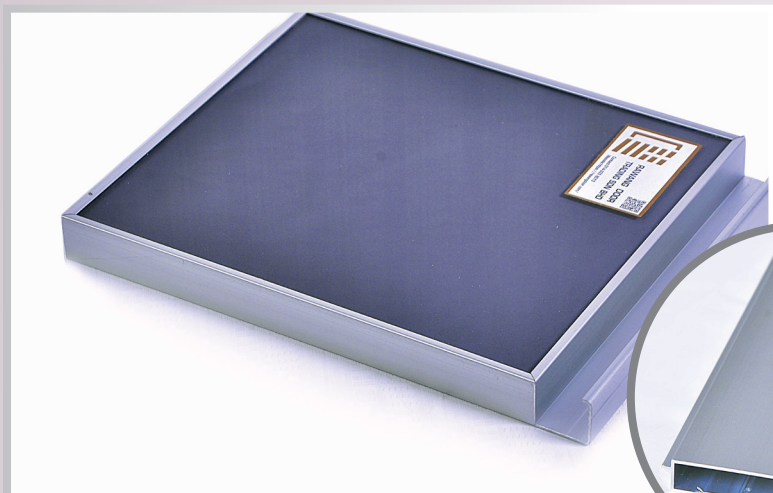

DZ Series

Spray Paint Door

Model Selection

3g

Accessories & Fittings

DZ X3 EDGING

DZ X3 HANDLE

3G FRAME

3G HANDLE

Xslim 3G

Xslim 3GS