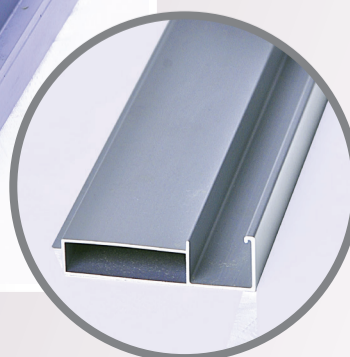

Xslim 4

Xslim 4E

Xslim 4H

Xslim 4G

DZ Series

Spray Paint Door

Model Selection

DZ X3

Accessories & Fittings

DZ X3 EDGING

DZ X3 HANDLE

3G FRAME

3G HANDLE

DZ X3

DZ Premium Series

Spray Paint Door