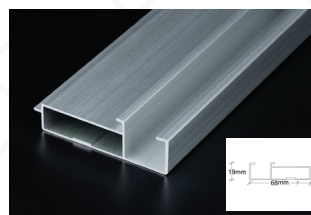

Accessories & Fittings

DZ X3 EDGING

DZ X3 HANDLE

3G FRAME

3G HANDLE

DZ X3

DZ Premium Series

Spray Paint Door