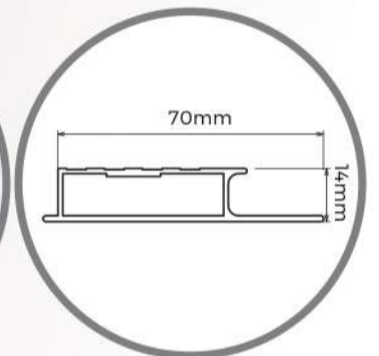

Xslim 4

Xslim 4E

Xslim 4H

Xslim 4G