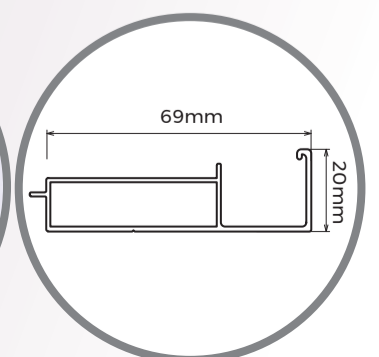

Xslim 4

Xslim 4E

Xslim 4H

Xslim 4G