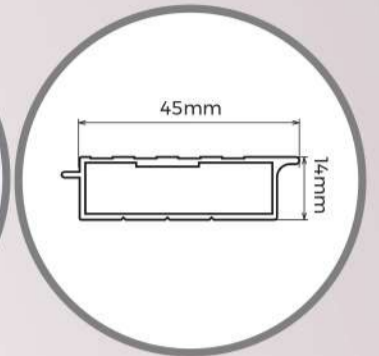

Xslim 4

Xslim 4E

Xslim 4H

Xslim 4G