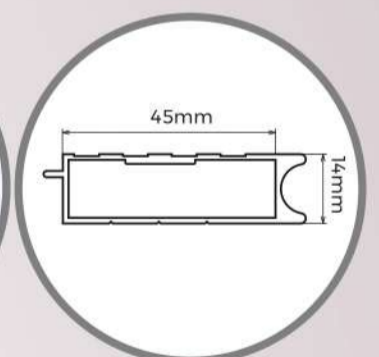

Xslim 4

Xslim 4E

Xslim 4H

Xslim 4G