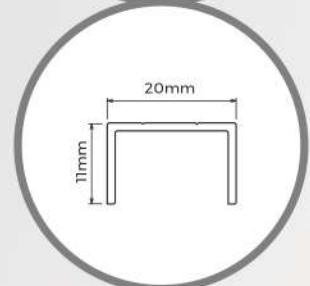

ALUMINIUM CLASSIC

Frame

AC 7178