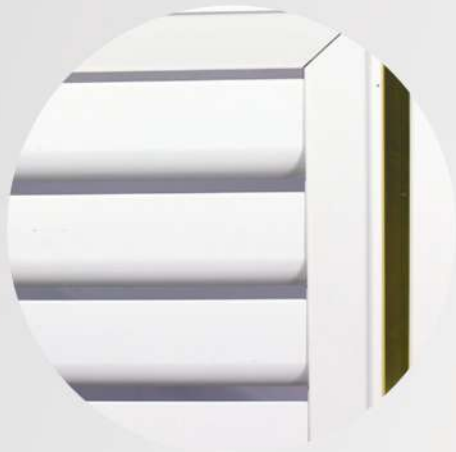

ALUMINIUM CLASSIC

Frame

Decorative strip

AC 70

Honeycomb Board 10mm

ALUMINIUM CLASSIC

Frame

Decorative strip

Lourves

AC 70L

**Aluminium
Classic Door**