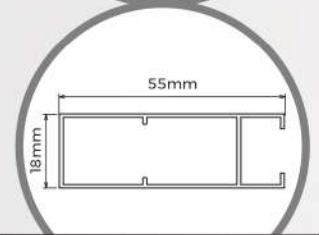

Frame

AC 55

Honeycomb Board 10mm

ALUMINIUM CLASSIC

Loures

Decorative strip

Frame

AC 55L