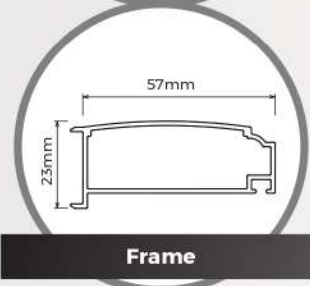

ALUMINIUM CLASSIC

Frame

AC 7178