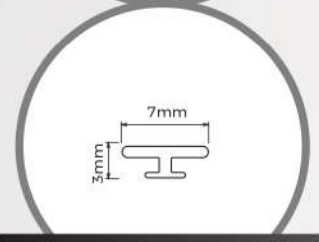

Frame

Decorative strip