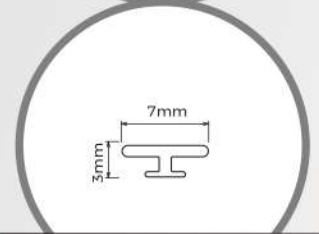

ALUMINIUM CLASSIC

Frame

Decorative strip

AC 70

Honeycomb Board 10mm

ALUMINIUM CLASSIC

Frame

Decorative strip