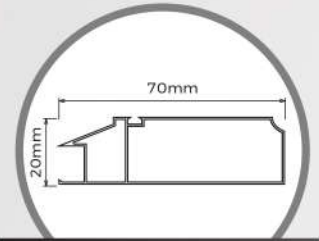

ALUMINIUM CLASSIC

Frame

Decorative strip

AC 70

Honeycomb Board 10mm

ALUMINIUM CLASSIC

Frame

Decorative strip