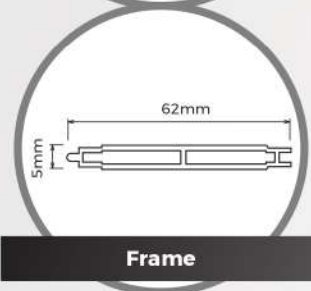

ALUMINIUM CLASSIC

Frame

AC 138