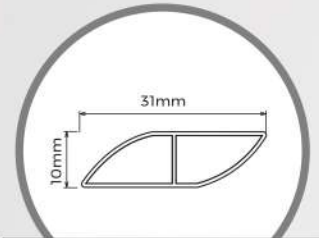

Frame

AC 55

Honeycomb Board 10mm

ALUMINIUM CLASSIC

Loures

Decorative strip

Frame

AC 55L