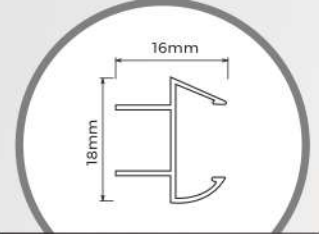

Frame

AC 55

Honeycomb Board 10mm

ALUMINIUM CLASSIC

Loures

Decorative strip

Frame

AC 55L