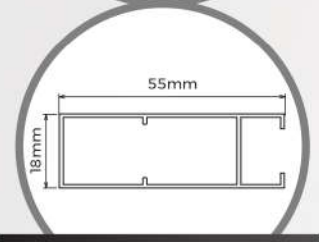

Frame

AC 55

Honeycomb Board 10mm

ALUMINIUM CLASSIC

Loures

Decorative strip

Frame

AC 55L