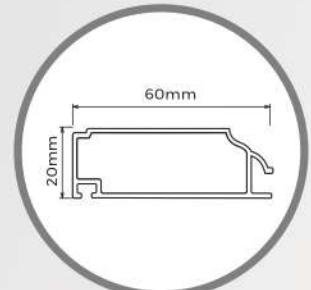

ALUMINIUM CLASSIC

Frame

AC 138