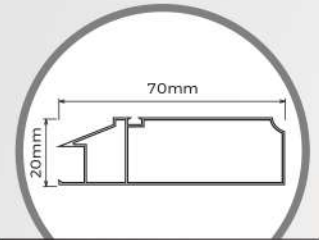

ALUMINIUM CLASSIC