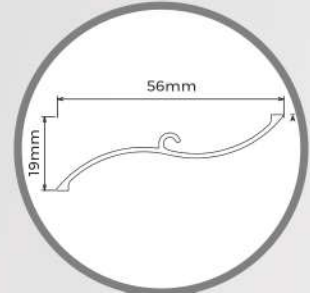

ALUMINIUM CLASSIC

Frame

AC 7178