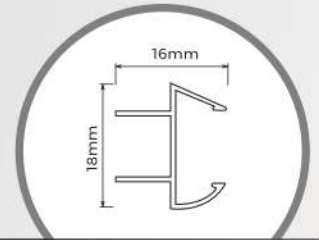

ALUMINIUM CLASSIC

Decorative strip