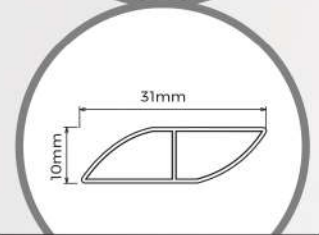

ALUMINIUM CLASSIC

Frame

Decorative strip

AC 70

Honeycomb Board 10mm

ALUMINIUM CLASSIC

Frame

Decorative strip