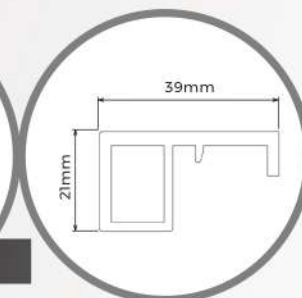

ALPHA SERIES

Black Color

White Color

Gold Color

FRAME

Alpha Hinges

HANDLE