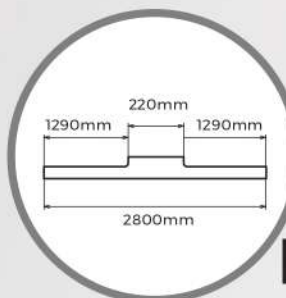

ALPHA SERIES

Black Color

White Color

Gold Color

FRAME

Alpha Hinges

HANDLE