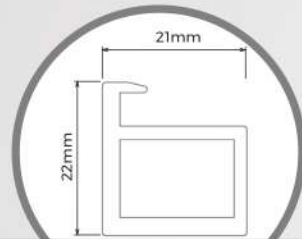

ALPHA SERIES

Black Color

White Color

Gold Color

FRAME

Alpha Hinges

HANDLE