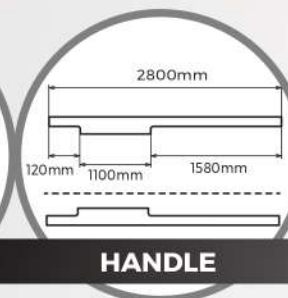

ALPHA SERIES

Black Color

White Color

Gold Color

FRAME

Alpha Hinges

HANDLE